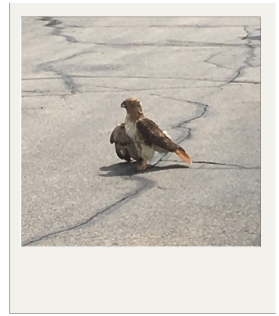

AT MECHANICAL'S NEW MASCOT

June 2017

Outside of their office building, located in Melrose Park, AT Mechanical noticed a large bird that was struggling to fly. AT Mechanical, along with their neighbor, Kabi, contacted animal control and were directed to reach out to a rehabilitation center in Barrington, Flint Creek Wildlife Rehabilitation. They arrived onsite and rescued the injured hawk and took him back to be checked out. At the time, the rehab facility had a positive prognosis for our flying friend and we hope to hear good news soon on his release back into the wild.